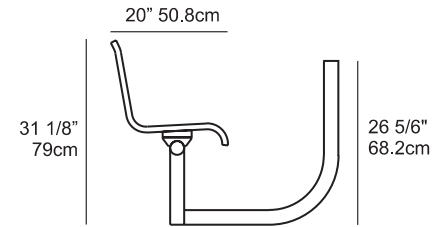

Modern Series Tables are offered as standard 4, 5, 6, and 7 seat capacities. Configurations of 4 seats come standard with a 36" diameter table top; configurations of 5 or 6 seats come standard with a 48" table top; configurations with 7 seats come standard with a 56" table top. Custom configurations of tables are available upon request. Contact our office for more information.

4 Seater ~ M16 Table

5 Seater ~ M16 Table

6 Seater ~ M16 Table

7 Seater ~ M16 Table

Please Note: Our 4-7 seater tables come in bolt-down, free-standing and in-ground.