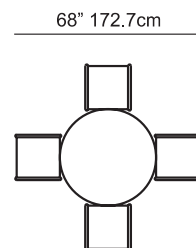

Modern Series Tables are offered as standard 4, 5, 6, and 7 seat capacities. Configurations of 4 seats come standard with a 36" diameter table top; configurations of 5 or 6 seats come standard with a 48" table top; configurations with 7 seats come standard with a 56" table top. Custom configurations of tables are available upon request. Contact our office for more information.

M16-T614

M16-T614a

M16-T624

M16-T624a

M16-T514

M16-T524

M16-T534

M16-T634

4 Seater ~ M16 Table

5 Seater ~ M16 Table

6 Seater ~ M16 Table

7 Seater ~ M16 Table

Please Note: Our 4-7 seater tables come in bolt-down, free-standing and in-ground.