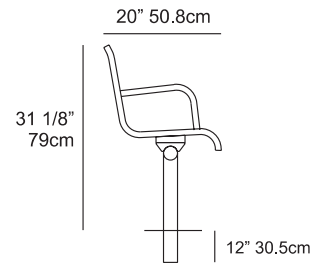

M16-T614a

M16-T624