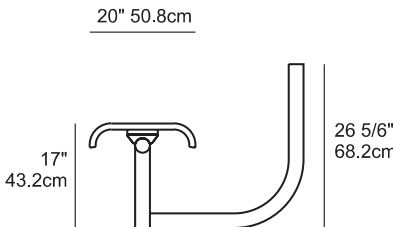

Modern Series Tables are offered as standard 4, 5, 6, and 7 seat capacities. Configurations of 4 seats come standard with a 36" diameter table top; configurations of 5 or 6 seats come standard with a 48" table top; configurations with 7 seats come standard with a 56" table top. Custom configurations of tables are available upon request. Contact our office for more information.

M16-T614

M16-T614a

M16-T624

M16-T624a

M16-T514

M16-T524

M16-T534

M16-T634

4 Seater ~ M16 Table

5 Seater ~ M16 Table

6 Seater ~ M16 Table

7 Seater ~ M16 Table

Please Note: Our 4-7 seater tables come in bolt-down, free-standing and in-ground.