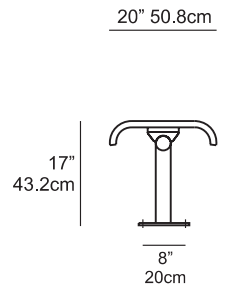

Modern Series Tables are offered as standard 4, 5, 6, and 7 seat capacities. Configurations of 4 seats come standard with a 36" diameter table top; configurations of 5 or 6 seats come standard with a 48" table top; configurations with 7 seats come standard with a 56" table top. Custom configurations of tables are available upon request. Contact our office for more information.

M16-T614

M16-T614a

M16-T624

M16-T624a

M16-T514

M16-T524

M16-T534

M16-T634

4 Seater ~ M16 Table

5 Seater ~ M16 Table

6 Seater ~ M16 Table

7 Seater ~ M16 Table

Please Note: Our 4-7 seater tables come in bolt-down, free-standing and in-ground.