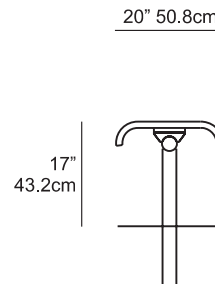

Modern Series Tables are offered as standard 4, 5, 6, and 7 seat capacities. Configurations of 4 seats come standard with a 36" diameter table top; configurations of 5 or 6 seats come standard with a 48" table top; configurations with 7 seats come standard with a 56" table top. Custom configurations of tables are available upon request. Contact our office for more information.

M16-T614

M16-T614a

M16-T624

M16-T624a

M16-T514

M16-T524

M16-T534

M16-T634

4 Seater ~ M16 Table

5 Seater ~ M16 Table

6 Seater ~ M16 Table

7 Seater ~ M16 Table

Please Note: Our 4-7 seater tables come in bolt-down, free-standing and in-ground.