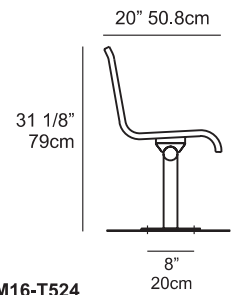

Frances Andrew

Site Furnishings Ltd

Modern Series

General Specifications:

Metal: Mild steel, wheel-abraded to bare metal, then precisely fabricated to final shape. The metal is coated with Polyester, electrostatically applied, and baked at a high temperature to produce a "mar-resistant" finish.

Hardware: All hardware is professionally finished with our baked-on Polyester Powder Coating.

Options:

Metal Colours: Make your choice from one of eighteen standard paint colours. Or, for an additional charge, choose from one of over 160+ custom paint colours. Standard colour chips and Custom colour charts are available upon request.

Modern Series Tables are offered as standard 4, 5, 6, and 7 seat capacities. Configurations of 4 seats come standard with a 36" diameter table top; configurations of 5 or 6 seats come standard with a 48" table top; configurations with 7 seats come standard with a 56" table top. Custom configurations of tables are available upon request. Contact our office for more information.

Accessories:

To give your project that professional finish, may we suggest the addition of our Series 20 receptacles. For a complete listing of our receptacles, and other furnishings, please refer to the respective areas in our catalogue.

M16-T624

Please Note: Our 4-7 seater tables come in bolt-down, free-standing and in-ground.