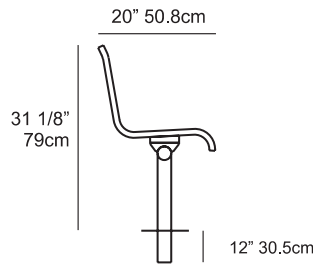

M16-T614a

Frances Andrew

Site Furnishings Ltd

Modern Series

General Specifications:

Metal: Mild steel, wheel-abraded to bare metal, then precisely fabricated to final shape. The metal is coated with Polyester, electrostatically applied, and baked at a high temperature to produce a "mar-resistant" finish.

Hardware: All hardware is professionally finished with our baked-on Polyester Powder Coating.

Options:

Metal Colours: Make your choice from one of eighteen standard paint colours. Or, for an additional charge, choose from one of over 160+ custom paint colours. Standard colour chips and Custom colour charts are available upon request.

Modern Series Tables are offered as standard 4, 5, 6, and 7 seat capacities. Configurations of 4 seats come standard with a 36" diameter table top; configurations of 5 or 6 seats come standard with a 48" table top; configurations with 7 seats come standard with a 56" table top. Custom configurations of tables are available upon request. Contact our office for more information.

Accessories:

To give your project that professional finish, may we suggest the addition of our Series 20 receptacles. For a complete listing of our receptacles, and other furnishings, please refer to the respective areas in our catalogue.

M16-T614