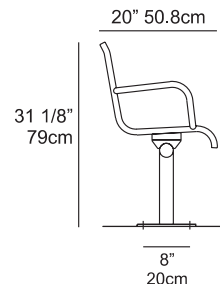

Modern Series Tables are offered as standard 4, 5, 6, and 7 seat capacities. Configurations of 4 seats come standard with a 36" diameter table top; configurations of 5 or 6 seats come standard with a 48" table top; configurations with 7 seats come standard with a 56" table top. Custom configurations of tables are available upon request. Contact our office for more information.

M16-T614

M16-T614a

M16-T624

M16-T624a

M16-T514

M16-T524

M16-T534

M16-T634

4 Seater ~ M16 Table

5 Seater ~ M16 Table

6 Seater ~ M16 Table

7 Seater ~ M16 Table

Please Note: Our 4-7 seater tables come in bolt-down, free-standing and in-ground.