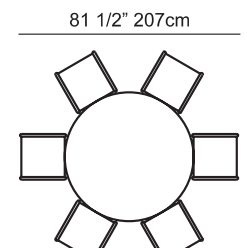

Modern Series Tables are offered as standard 4, 5, 6, and 7 seat capacities. Configurations of 4 seats come standard with a 36" diameter table top; configurations of 5 or 6 seats come standard with a 48" table top; configurations with 7 seats come standard with a 56" table top. Custom configurations of tables are available upon request. Contact our office for more information.

4 Seater ~ M16 Table

5 Seater ~ M16 Table

6 Seater ~ M16 Table

7 Seater ~ M16 Table

Please Note: Our 4-7 seater tables come in bolt-down, free-standing and in-ground.