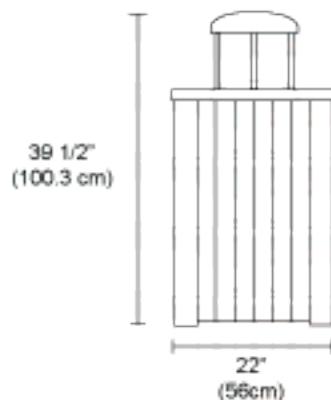

Series 9 Receptacles

Fashioned using Ipe hardwood or perforated metal siding, the Pipeline Series 15 receptacles comes equipped with a removable steel lid secured by a plastic coated cable, and a galvanized inner liner. Lid options include regular trash, ash/trash, trash with metal rain guard and ash/trash with metal rain guard. This receptacle is internally bolt fastened to the ground. Available in one of our 29 standard paint colors or, for an additional charge, choose from 180+ custom colors..

R9-1M5

R9-1