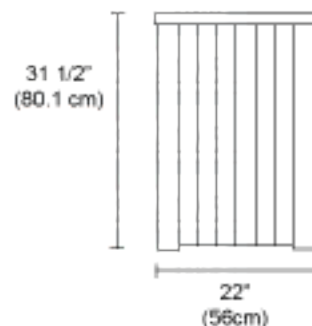

www.francesandrew.com

Phone: (604) 888-3712 Fax: (604) 888-2754 Toll Free: 1-800-565-6579
19154-95A Avenue Surrey, B.C. Canada V4N 4P2